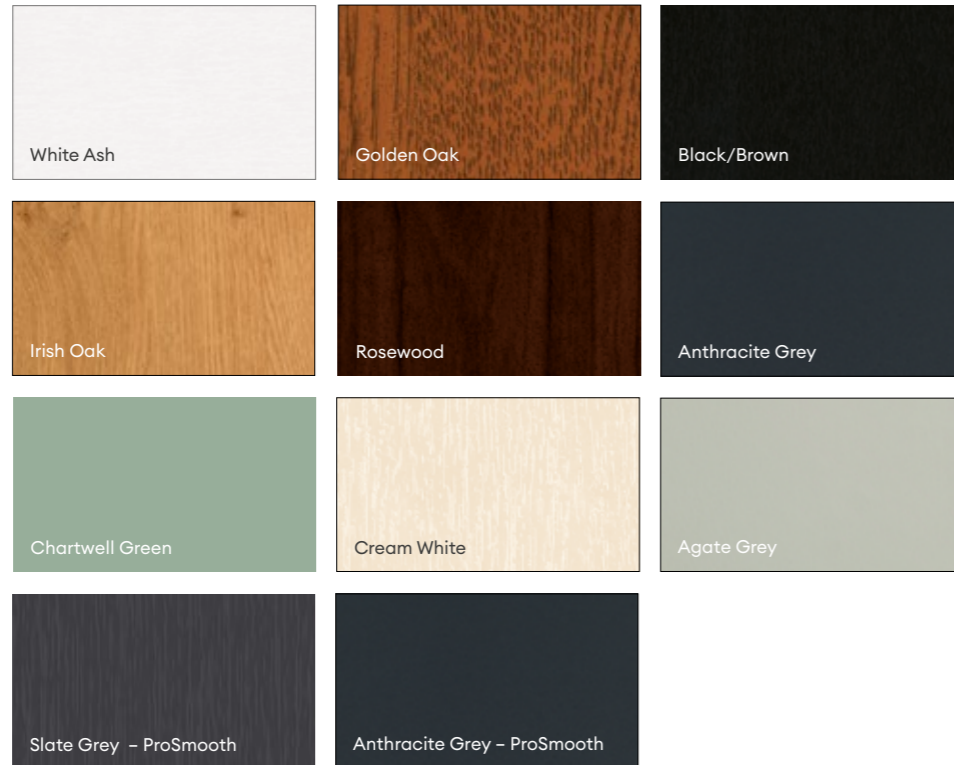

STANDARD COLOUR FINISHES

Above is just a selection of colours available. For further information on our non-standard range of colours with over 65 options to choose from, speak to your chosen window or door supplier.